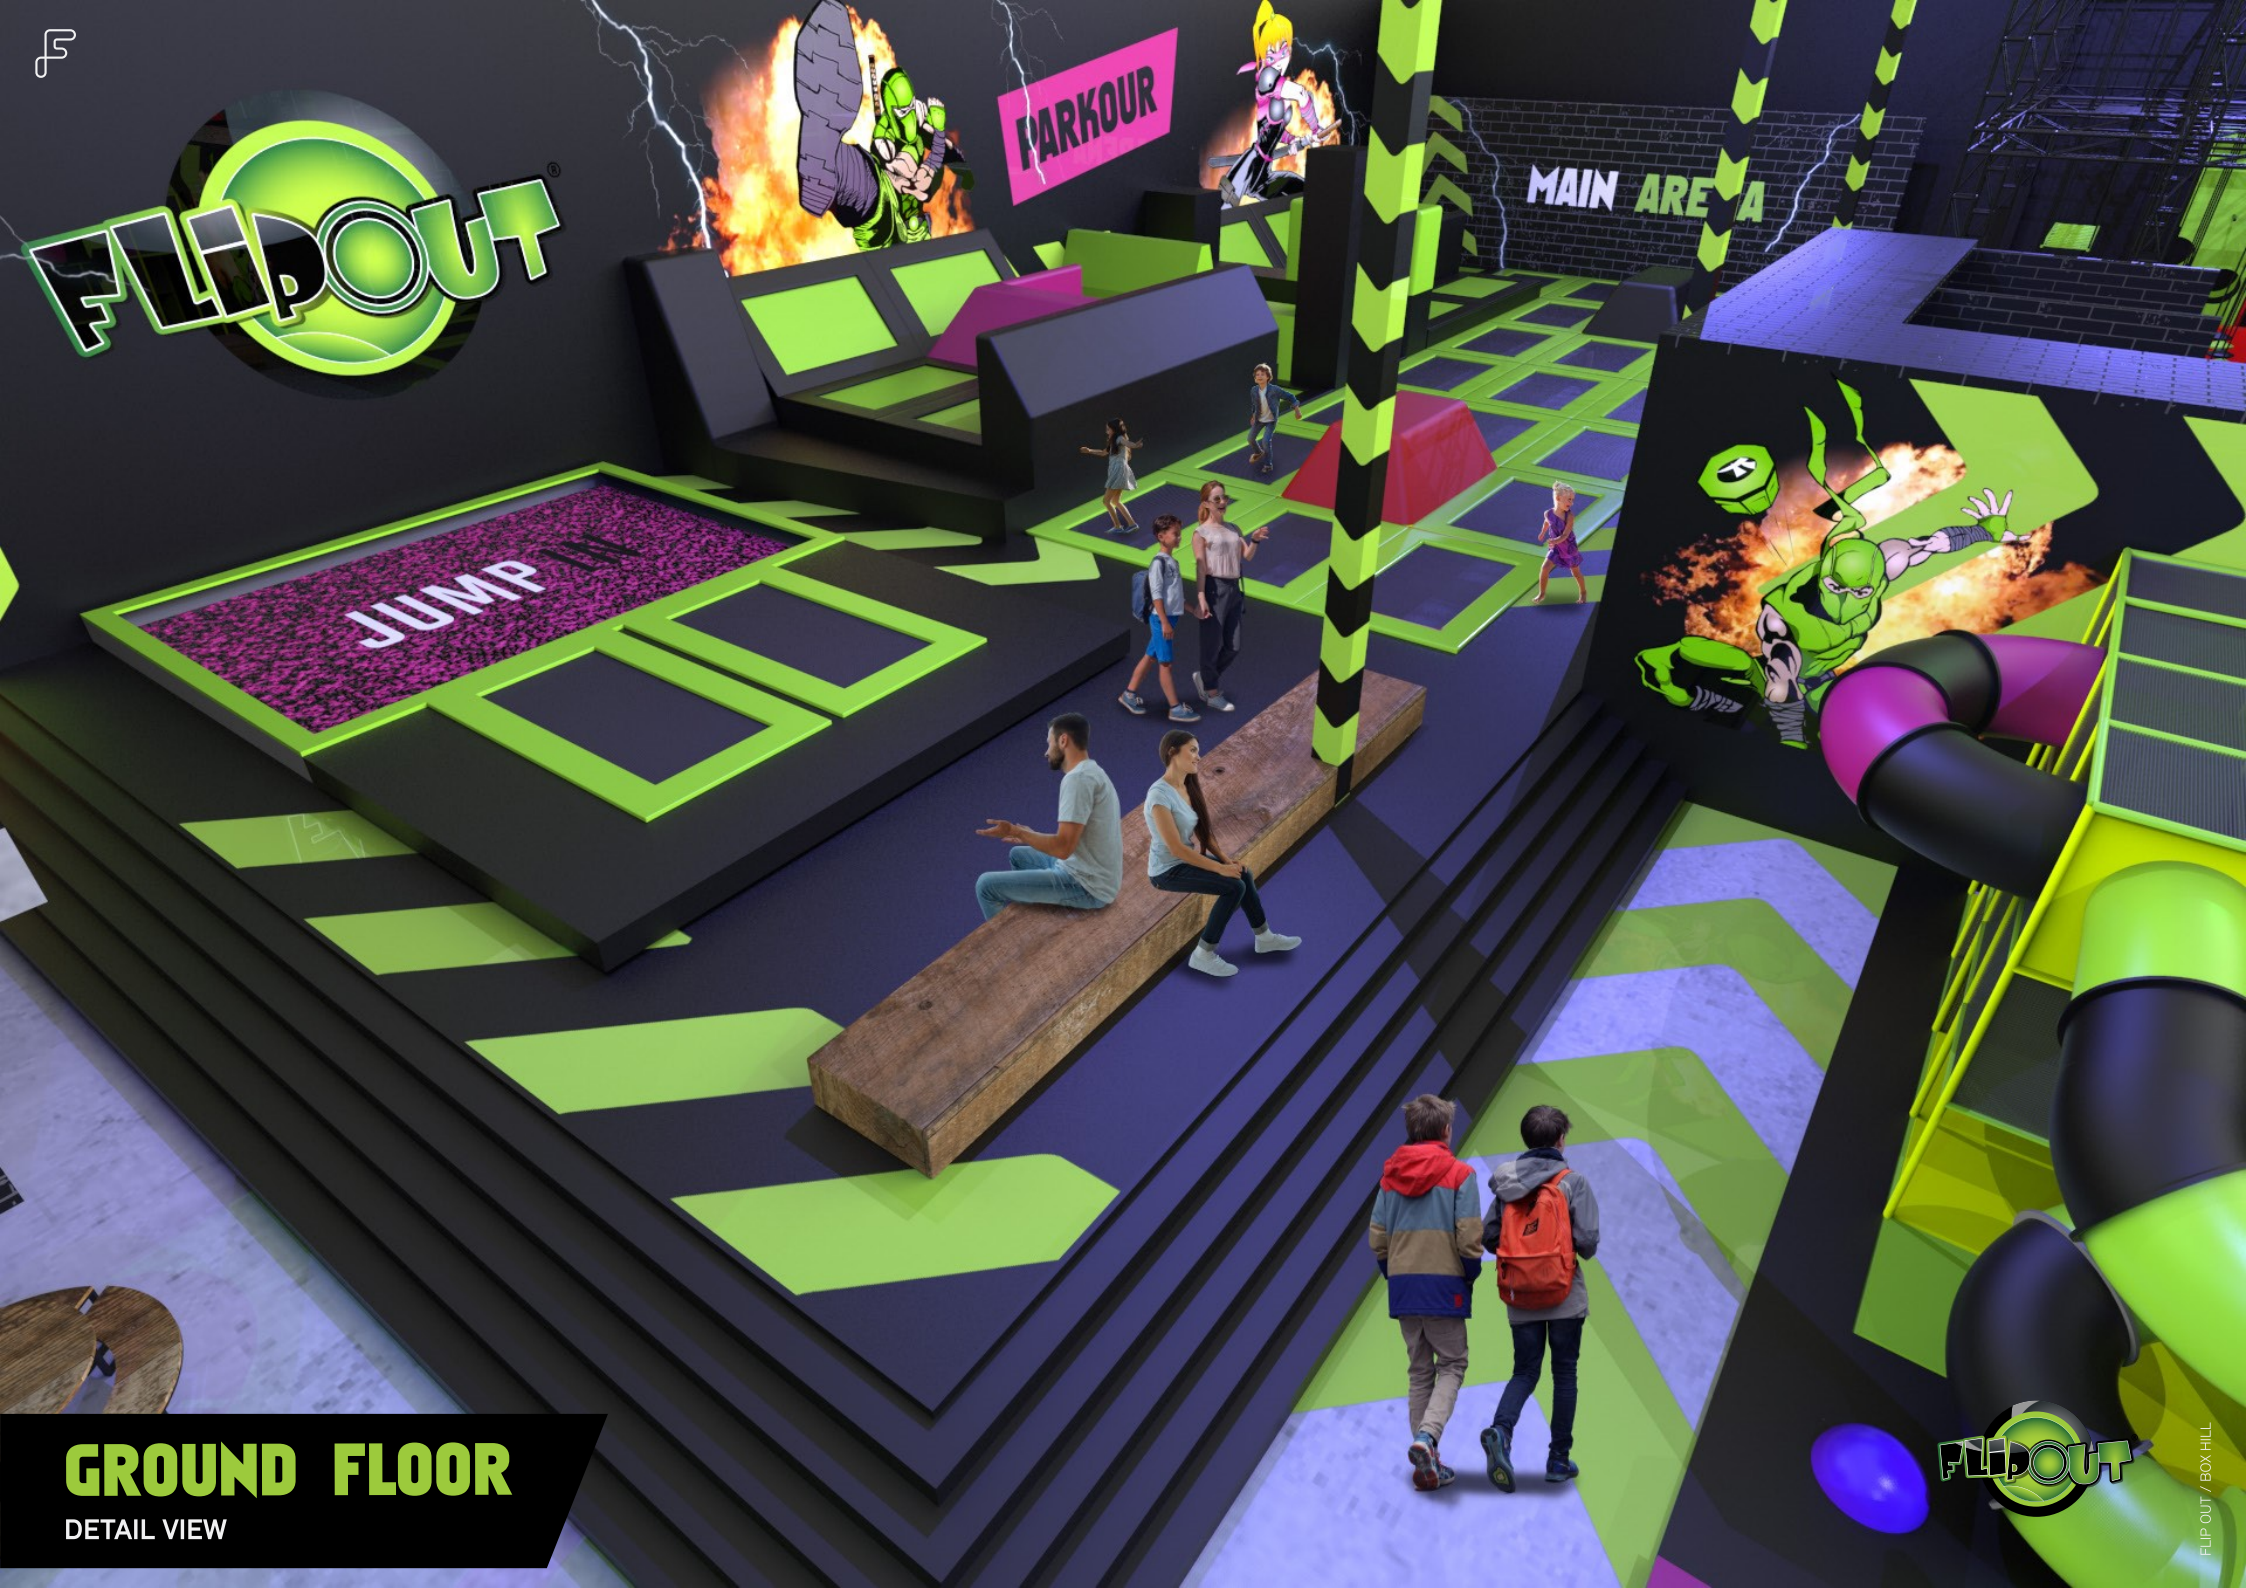

FLIP OUT
BOX HILL FIT OUT CONCEPT

JUNE 2019

FLIP OUT BOX HILL

OVERALL VIEW

FLIP OUT BOX HILL

OVERALL VIEW

FLIPOUT

PARKOUR

MAIN AREA

JUMP

GROUND FLOOR

DETAIL VIEW

FLIPOUT / BOX HILL

GROUND FLOOR

DETAIL VIEW

CLIMBING WALLS

AR/VR ZONE

AR/VR ZONE

COOL!

KIDS PLAY

POW!

EXIT

EXIT

GROUND FLOOR

DETAIL VIEW

FLIP OUT / BOX HILL

MEZZANINE
DETAIL VIEW

FLIPOUT

WELCOME TO FLIPOUT

BOX HILL

FLIPOUT

ENTRANCE