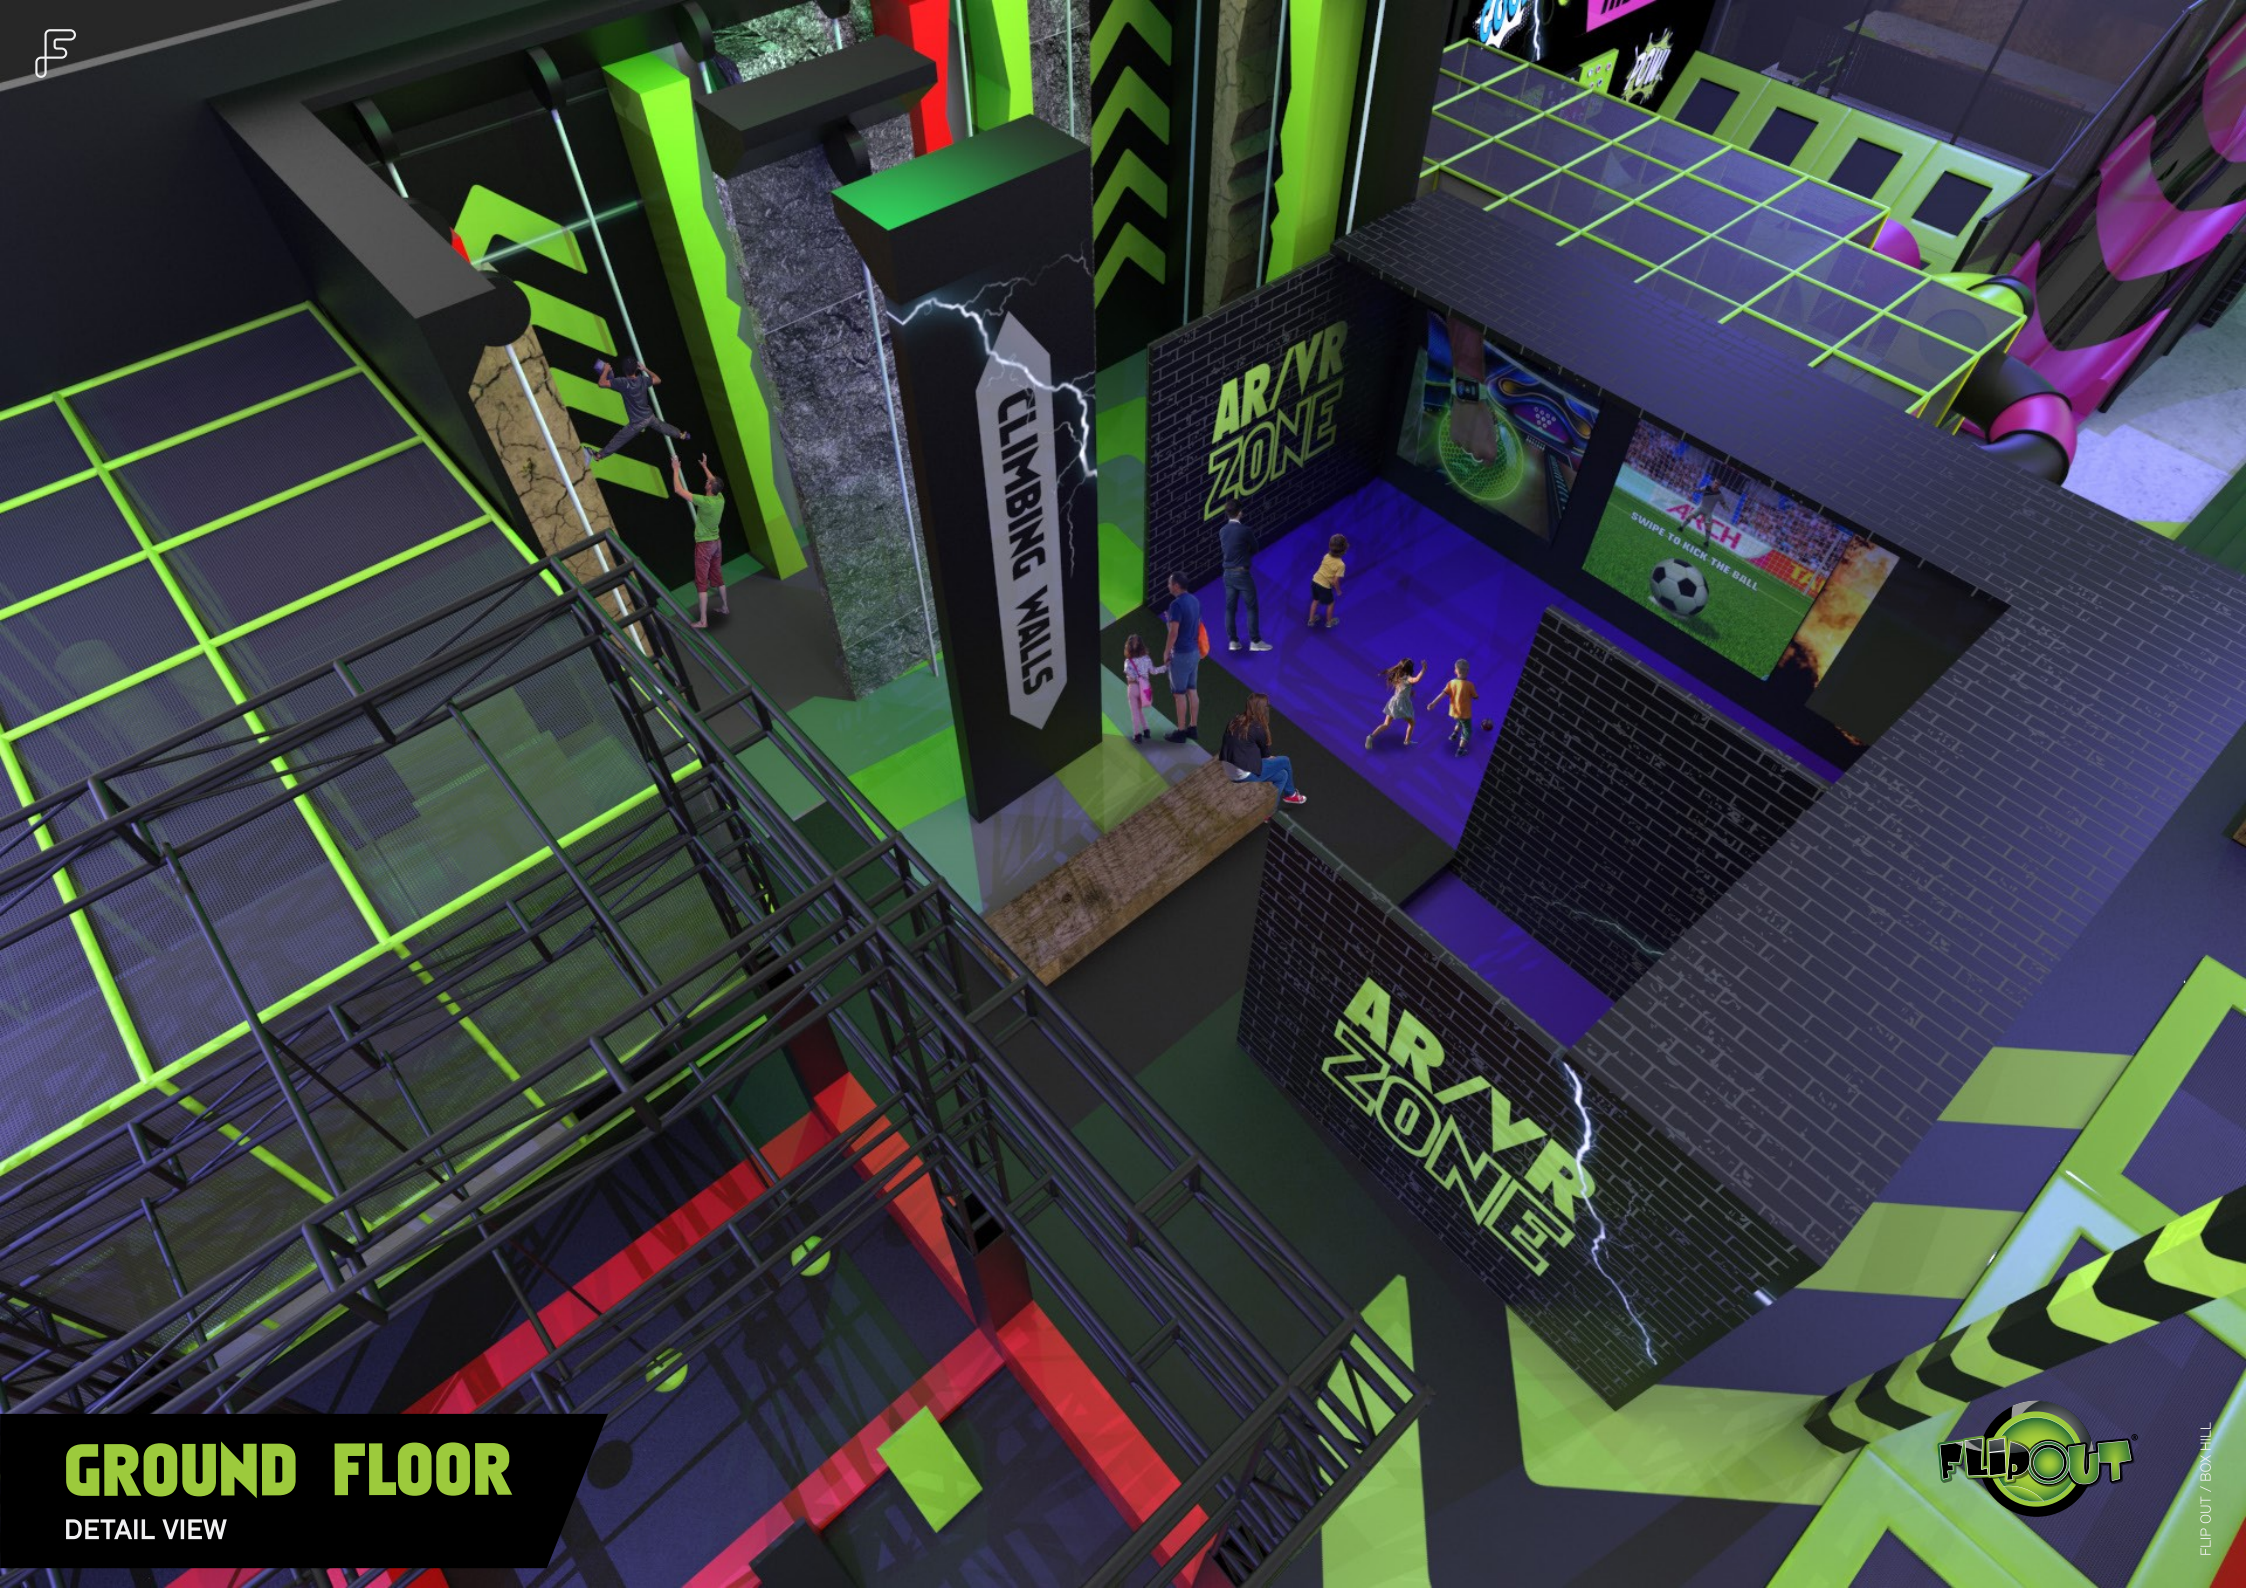

FLIP OUT
BOX HILL FIT OUT CONCEPT

JUNE 2019

FLIP OUT BOX HILL

OVERALL VIEW

FLIP OUT BOX HILL

OVERALL VIEW

FLIPOUT

PARKOUR

MAIN AREA

JUMP

GROUND FLOOR

DETAIL VIEW

FLIPOUT / BOX HILL

GROUND FLOOR

DETAIL VIEW

CLIMBING WALLS

AR/VR ZONE

AR/VR ZONE

COOL!

KIDS PLAY

POW!

EXIT

EXIT

GROUND FLOOR

DETAIL VIEW

FLIP OUT / BOX HILL

MEZZANINE
DETAIL VIEW

FLIPOUT

WELCOME TO FLIPOUT

BOX HILL

FLIPOUT

ENTRANCE