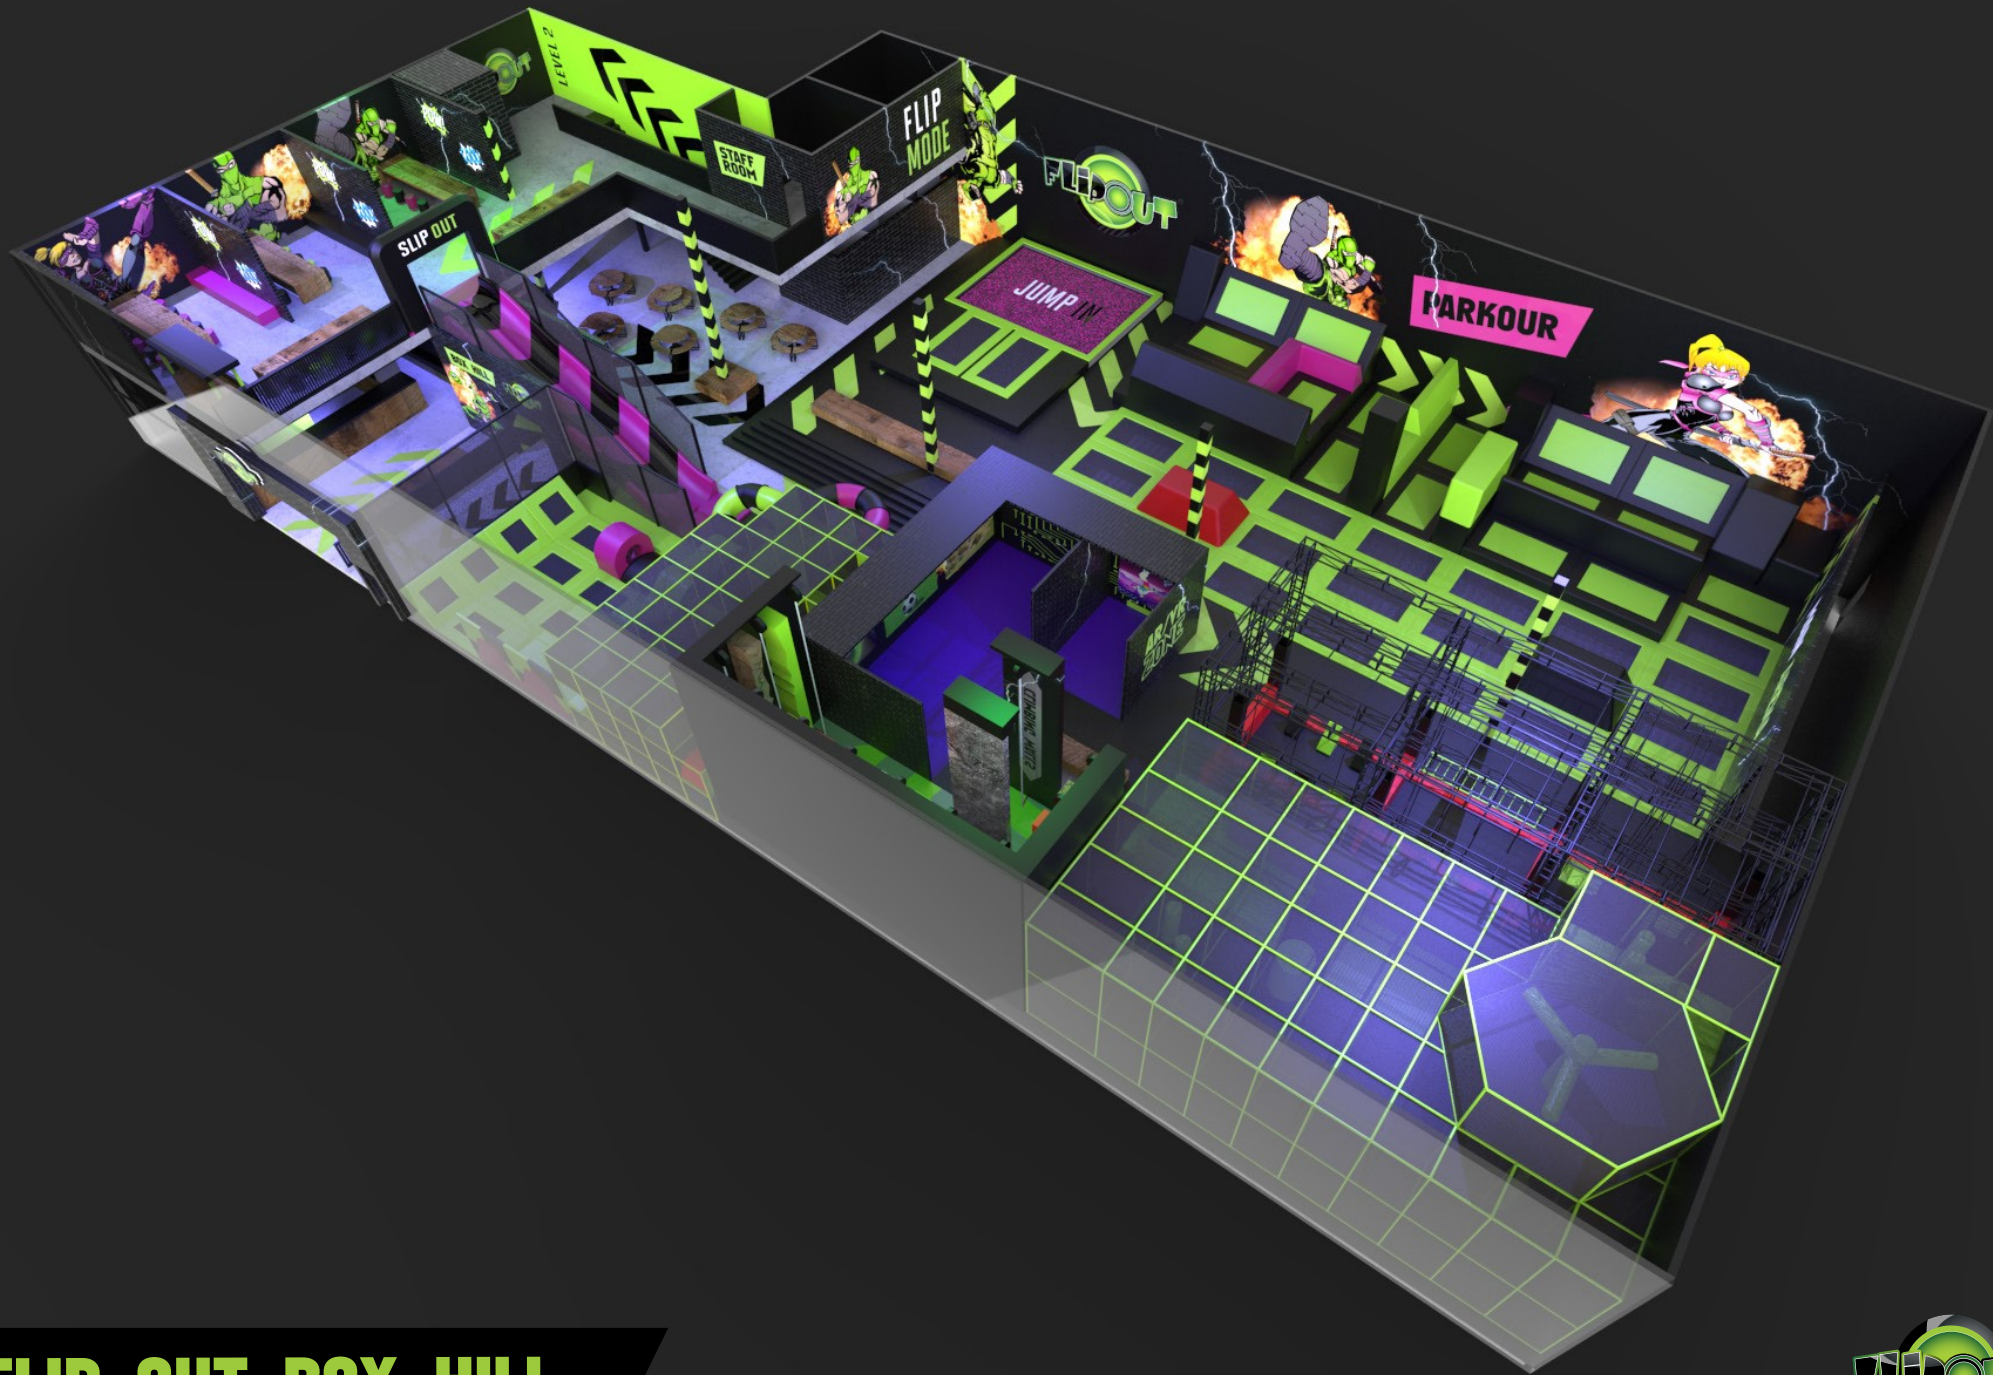

FLIP OUT
BOX HILL FIT OUT CONCEPT

JUNE 2019

FLIP OUT BOX HILL

OVERALL VIEW

FLIP OUT BOX HILL

OVERALL VIEW

FLIPOUT

PARKOUR

MAIN AREA

JUMP

GROUND FLOOR

DETAIL VIEW

FLIPOUT / BOX HILL

GROUND FLOOR

DETAIL VIEW

CLIMBING WALLS

AR/VR ZONE

AR/VR ZONE

COOL!

KIDS PLAY

POW!

EXIT

EXIT

GROUND FLOOR

DETAIL VIEW

FLIP OUT / BOX HILL

MEZZANINE
DETAIL VIEW

FLIPOUT

WELCOME TO FLIPOUT

BOX HILL

FLIPOUT

ENTRANCE