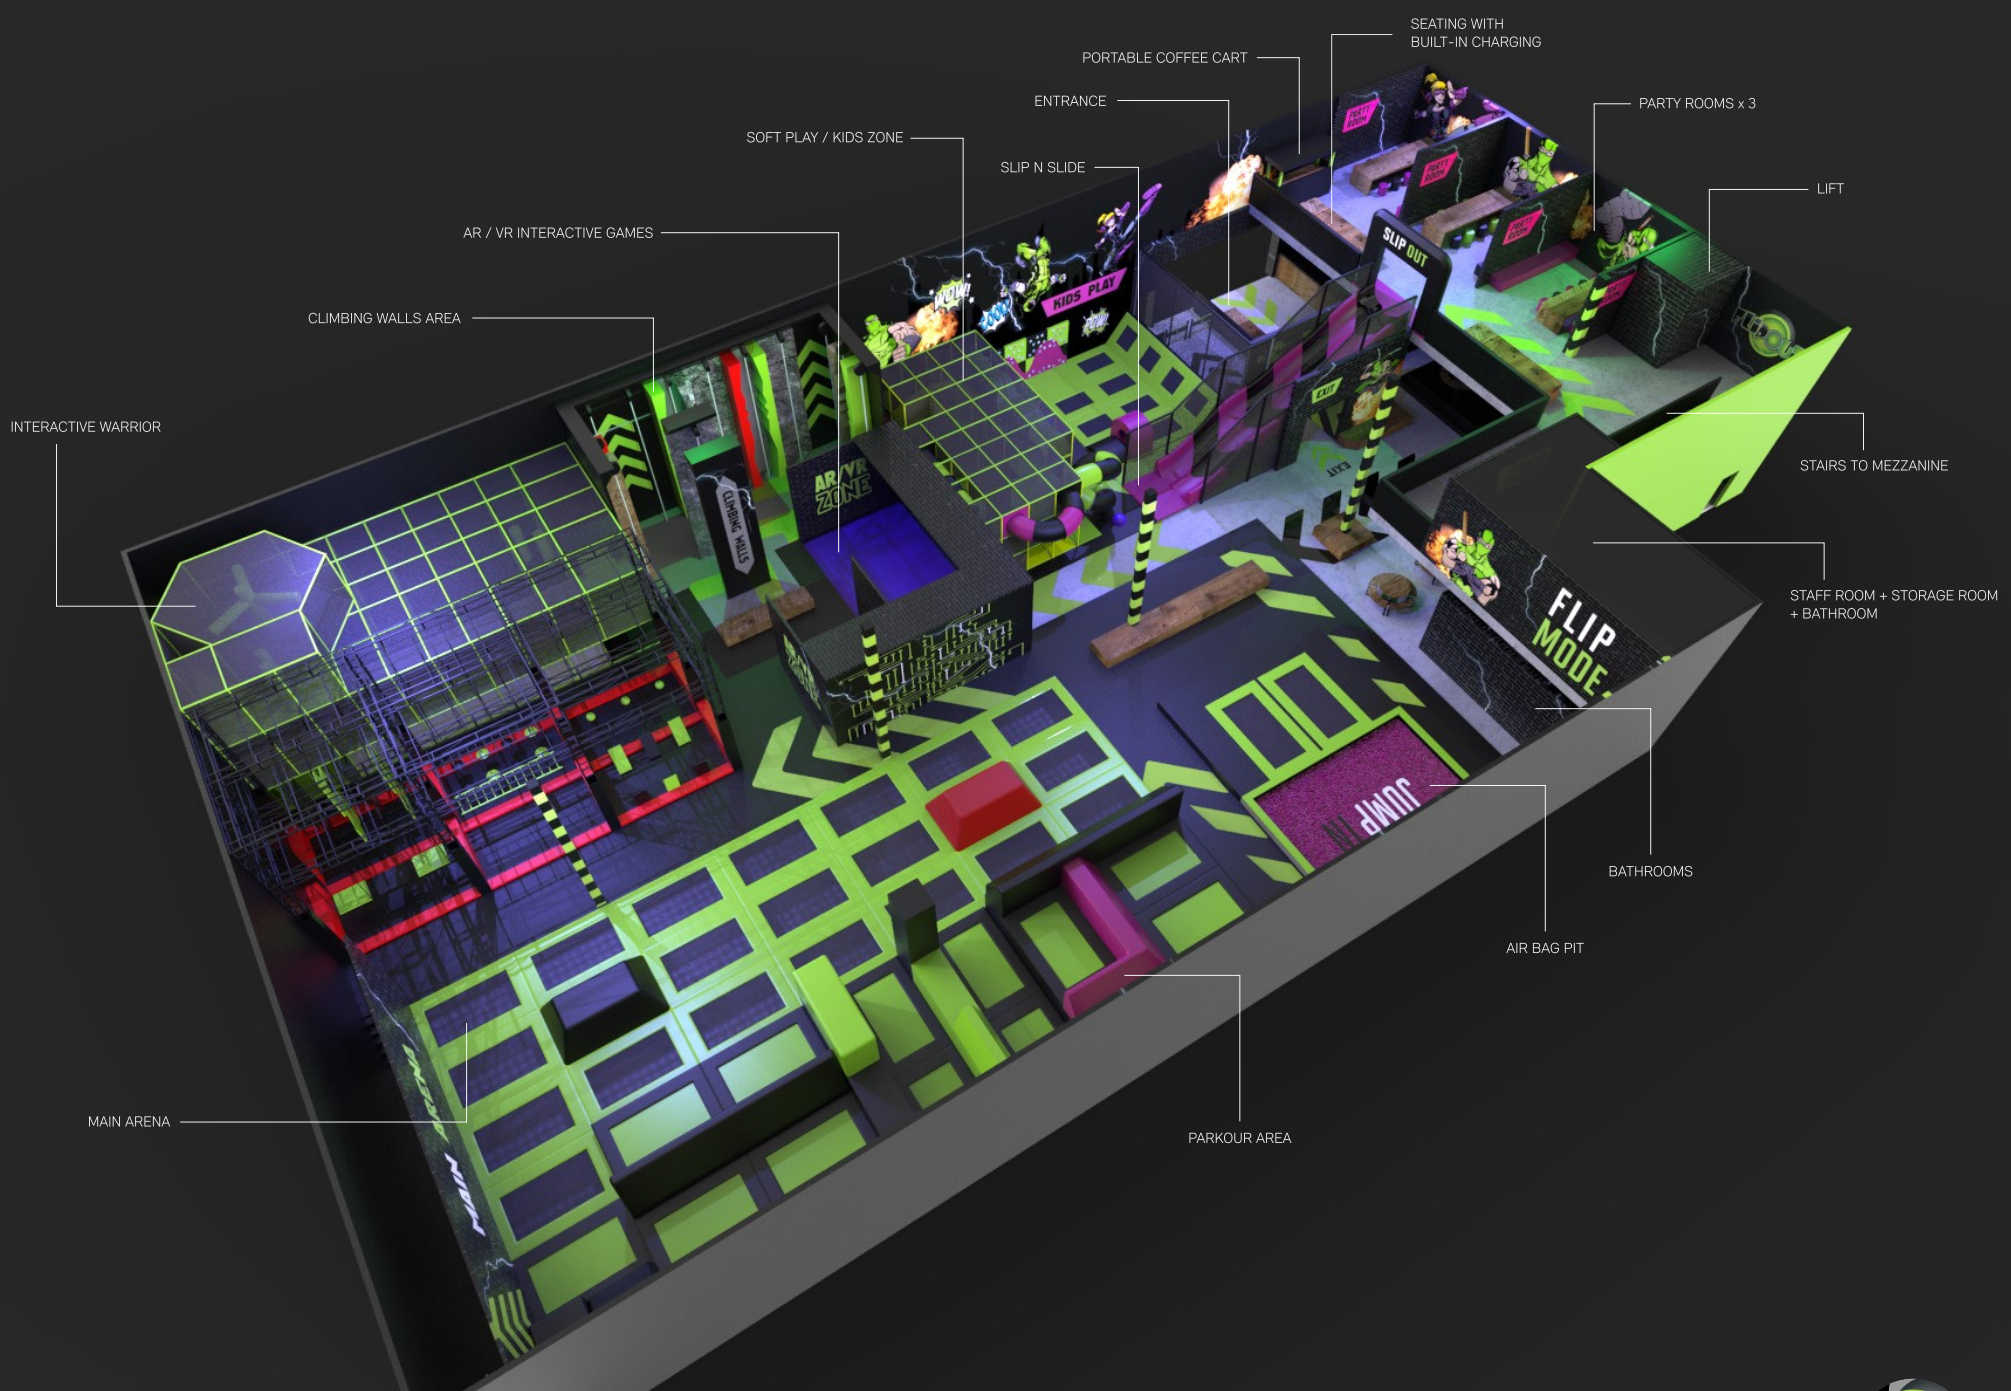

FLIP OUT
BOX HILL FIT OUT CONCEPT

JUNE 2019

FLIP OUT BOX HILL

OVERALL VIEW

FLIP OUT BOX HILL

OVERALL VIEW

FLIPOUT

PARKOUR

MAIN AREA

JUMP

GROUND FLOOR

DETAIL VIEW

FLIPOUT / BOX HILL

GROUND FLOOR

DETAIL VIEW

CLIMBING WALLS

AR/VR ZONE

AR/VR ZONE

COOL!

KIDS PLAY

POW!

EXIT

EXIT

GROUND FLOOR

DETAIL VIEW

FLIP OUT / BOX HILL